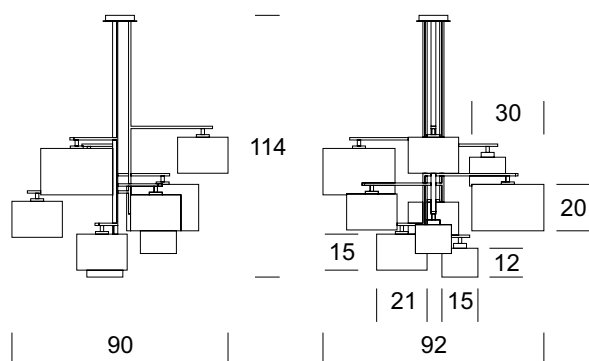

CHANDELIER NINA 9

Luminaire data

Recommended light sources

PRODUCT DESCRIPTION

Lamps from the NINA series are characterized by modern design, fine materials and careful finishing. Textile lampshade in the shape of a cylinder is made of smooth or pleated material. Recommend for prestigious places in residences or hotels.

TECHNICAL DATA

Number of light sources	9
Voltage	230 V
Source of light	Recommended: 9x E-27
Optics	S
Light color	-
Protection class - selection	I
Degree of protection	IP20
CE ∇ $\oplus$	Yes
Mounting	On the ceiling

MATERIAL - FINISH - VARIANTS

Body material	Metal
Metal colour	Inox Black
Lampshade material	Synetic fabric / PVC
	Ecru Grey Black Dark red
Switching on	Switch in the wall

LOGISTICS

Packaging	a collective carton according to order individual carton