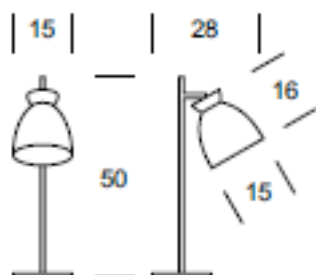

ELMARCO
GOOD FORM FOR LIGHTING

ELMARCO Technika Świetlna Sp. z o.o. Sp. K.
Ul. Krzemowa 7, 81-577 Gdynia,
tel. (58) 552 84 27

STUDY LAMP NORDIC