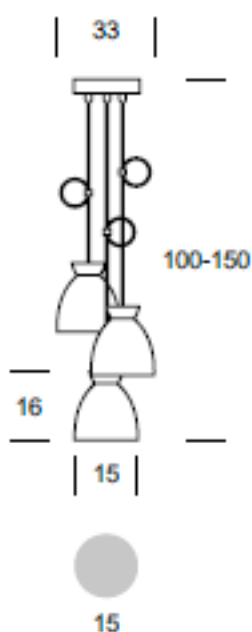

## CHANDELIER NORDIC 3 S

Luminaire data

Recommended light sources

### TECHNICAL DATA

Number of light sources	3
Voltage	230 V
Source of light	Recommended: 3 x E-27
Optics	<b>S</b>
Light color	-
Protection class - selection	<b>I</b>
Degree of protection	IP20
CE $\nabla$ $\oplus$	Yes
Mounting	On the ceiling