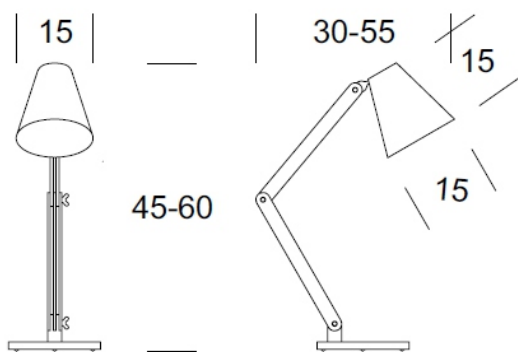

STUDY LAMP OLA K

15

Luminaire data

Recommended light sources

PRODUCT DESCRIPTION

The Ola luminaire family is a combination of beautiful form and functionality. Wood combined with metal creates a coherent whole and a warm atmosphere. The design allows the direction and angle of light to be adjusted.

TECHNICAL DATA

Number of light sources	1
Voltage	230 V
Source of light	Recommended: 1x E-27
Optyka	S
Barwa	-
Klasa ochrony - wybór	I
Stopień ochrony	IP20
CE	Yes
Montaż	-

MATERIAL - FINISH - VARIANTS

Body material	Metal/wood	
Metal colour		Black
Wood colour		Natural
Lampshade material	Metal	
		Black
Switching on	On cable	