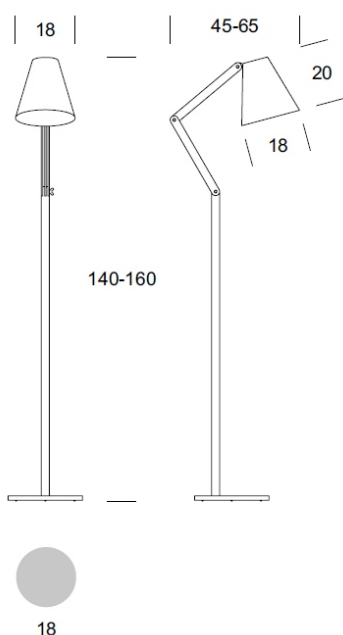

FLOOR LAMP OLA K

Luminaire data

Recommended light sources

PRODUCT DESCRIPTION

The Ola luminaire family is a combination of beautiful form and functionality. Wood combined with metal creates a coherent whole and a warm atmosphere. The design allows the direction and angle of light to be adjusted.

TECHNICAL DATA

Number of light sources	1
Voltage	230 V
Source of light	Recommended: 1x E-27
Optyka	S
Barwa	-
Klasa ochrony - wybór	I
Stopień ochrony	IP20
CE ∇ \oplus	Yes
Montaż	-

MATERIAL - FINISH - VARIANTS

Body material	Metal/wood	
Metal colour		Black
Wood colour		Natural
Lampshade material	Metal	
		Black
Switching on	On cable	