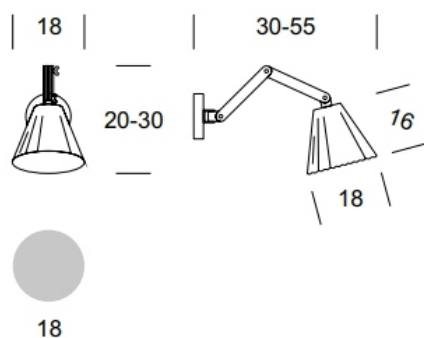

ELMARCO
GOOD FORM FOR LIGHTING

ELMARCO Technika Świetlna Sp. z o.o. Sp. K.
Ul. Krzemowa 7, 81-577 Gdynia,
tel. (58) 552 84 27

SCONCE OLA PL

PRODUCT DESCRIPTION

The Ola luminaire family is a combination of beautiful form and functionality. Wood combined with metal creates a coherent whole and a warm atmosphere. The design allows the direction and angle of light to be adjusted.

TECHNICAL DATA

Number of light sources	1
Voltage	230 V
Source of light	Recommended: 1x E-27
Optics	S
Light color	-
Protection class - selection	I
Degree of protection	IP20
CE ∇ \oplus	Yes
Mounting	On the wall