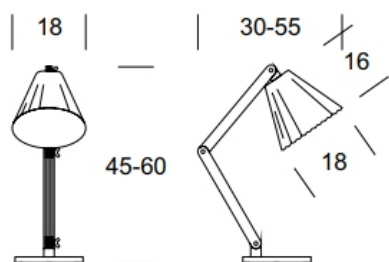

STUDY LAMP OLA PL

18

PRODUCT DESCRIPTION

The Ola luminaire family is a combination of beautiful form and functionality. Wood combined with metal creates a coherent whole and a warm atmosphere. The design allows the direction and angle of light to be adjusted.

TECHNICAL DATA

Number of light sources	1
Voltage	230 V
Source of light	Recommended: 1x E-27
Optics	S
Light color	-
Protection class - selection	I
Degree of protection	IP20
CE ∇ \oplus	Yes
Mounting	-

MATERIAL - FINISH - VARIANTS