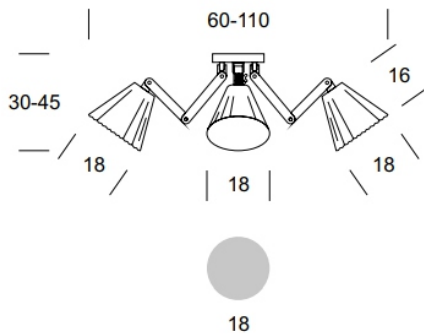

CHANDELIER OLA PL

Luminaire data

Recommended light sources

PRODUCT DESCRIPTION

The Ola luminaire family is a combination of beautiful form and functionality. Wood combined with metal creates a coherent whole and a warm atmosphere. The design allows the direction and angle of light to be adjusted.

TECHNICAL DATA

Number of light sources	3
Voltage	230 V
Source of light	Recommended: 3x E-27
Optics	S
Light color	-
Protection class - selection	I
Degree of protection	IP20
CE ∇ \oplus	Yes
Mounting	Na sufit