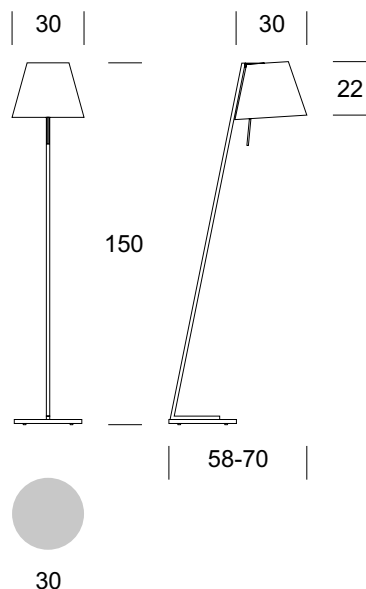

## FLOOR LAMP PADWA

### PRODUCT DESCRIPTION

Lamps from the PADWA series are a tasteful and functional complement to the interior furnishings of bedrooms, modern and traditional living rooms. They are characterized by modern design, fine materials and a neat finishing. Cone shaped textile lampshade is made of smooth material. Lamps perfectly build the right mood, are visually attractive, easy to assemble and functional. Recommended for apartments in a residence or hotels.

### TECHNICAL DATA

Number of light sources	1
Voltage	230 V
Source of light	Recommended: 1x E-27
Optics	<b>S</b>
Light color	-
Protection class - selection	<b>I</b>
Degree of protection	IP20
CE	Yes
Mounting	-