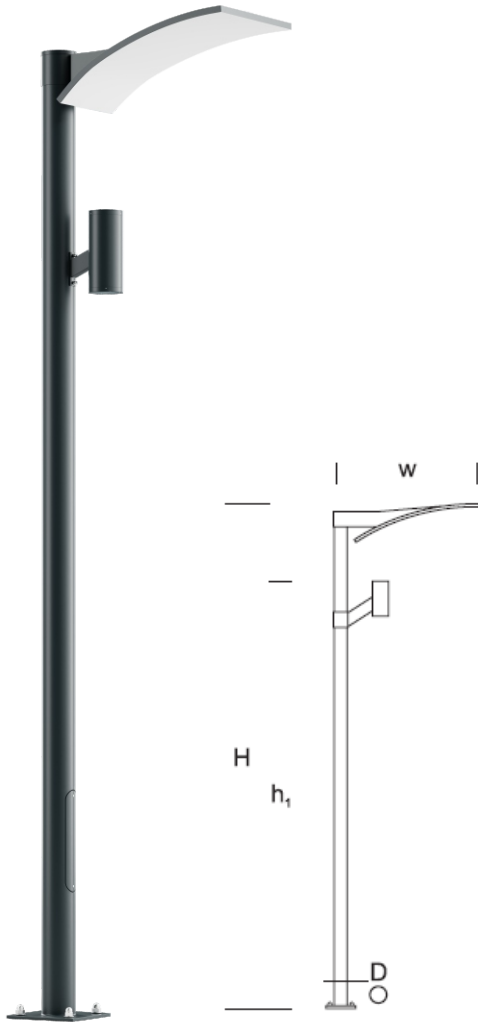

## Park Lantern PEGAZ 3/1

### OPTICS

„3”

### DETAILED DESCRIPTION

INDEX	NAZWA NAME	WYMIARY / DIMENSIONS (cm)		ŹRÓDŁO ŚWIATEŁA / SOURCE OF LIGHT			OPRAWA / FIXTURE			FUNDAMENT FOUNDATION
		H/h <sub>1</sub>	w/D	W	lm	lm / W	W	lm	lm / W	
-	PEGAZ LP 3/1	350/300	100/13,3	36	5760	160	40	2420	60	FBK-90/18

### PRODUCT DESCRIPTION

Modern lantern illuminating space on the basis of reflected light, made of aluminum post with a special construction. Equipped with projectors with an adjustable angle of illumination. Suggested fixture: Tubus 40 W LED + E27 LED