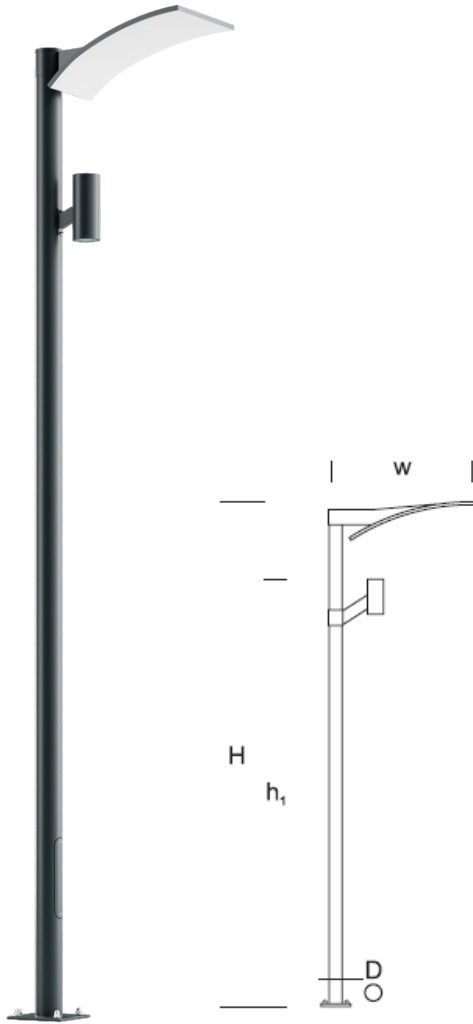

Park Lantern PEGAZ 4/1

OPTICS

„S”

DETAILED DESCRIPTION

INDEX	NAZWA NAME	WYMIARY / DIMENSIONS (cm)		ŹRÓDŁO ŚWIATEŁA / SOURCE OF LIGHT			OPRAWA / FIXTURE			FUNDAMENT FOUNDATION
		H/h ₁	w/D	W	lm	lm / W	W	lm	lm / W	
-	PEGAZ LP 4/1	450/400	100/13,3	36	5760	160	40	2420	60	FBK-90/18

Data for: Ra > 80, 4000K, 700mA. Source of light and integrated control gear, replacement only by the manufacturer's service.

PRODUCT DESCRIPTION

Modern lantern illuminating space on the basis of reflected light, made of aluminum post with a special construction. Equipped with projectors with an adjustable angle of illumination. Suggested fixture: Tubus 40 W LED + E27 LED

HEIGHT: 4 m

TECHNICAL SPECIFICATIONS

Voltage	230 V
Source power / fixture	Recommended: Integrated 36 W/ 40 W
Lifetime	70.000 h LB 80/20
Optics	S
Ambient temperature	-30 ÷ +45
Light color	4000 3000 *
Ingress Protection	IP65
Protection class	I II *
CE	Yes

* choice

MECHANICAL DATA

Foundation	FBK-90/18
Column/body material	Aluminium
Lampshade	Glass
Metal color	<div style="display: flex; align-items: center;"> <div style="width: 20px; height: 20px; background-color: #f0f0f0; margin-right: 5px;"></div> White 9003 <div style="width: 20px; height: 20px; background-color: #808080; margin-right: 5px; margin-top: 5px;"></div> Grey 7043 <div style="width: 20px; height: 20px; background-color: #404040; margin-right: 5px; margin-top: 5px;"></div> Graphite 7016 <div style="width: 20px; height: 20px; background-color: #202020; margin-right: 5px; margin-top: 5px;"></div> Black 9005 <div style="margin-left: 10px; border: 1px solid black; padding: 2px;">RAL*</div> </div>