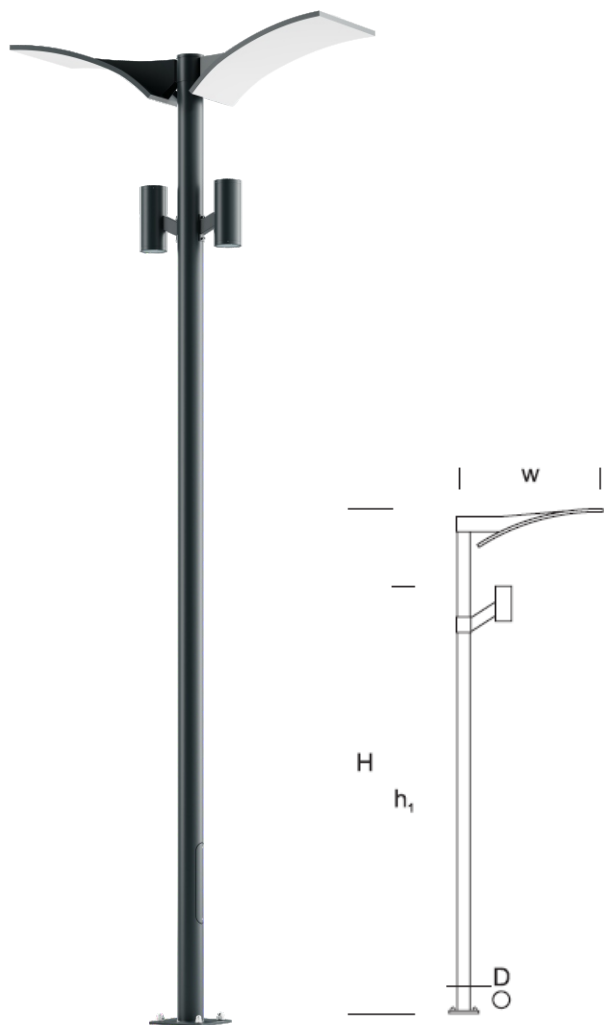

Park Lantern PEGAZ 4/2

OPTICS

„S”

DETAILED DESCRIPTION

| INDEX | NAZWA NAME | WYMIARY / DIMENSIONS (cm) | | ŹRÓDŁO ŚWIATŁA / SOURCE OF LIGHT | | | OPRAWA / FIXTURE | | | FUNDAMENT FOUNDATION |
|-------|--------------|---------------------------|----------|----------------------------------|------|--------|------------------|------|--------|----------------------|
| | | H/h ₁ | w/D | W | lm | lm / W | W | lm | lm / W | |
| - | PEGAZ LP 4/2 | 450/400 | 100/13,3 | 36 | 5760 | 160 | 40 | 2420 | 60 | FBK-120/22 |

Data for: Ra > 80, 4000K, 700mA. Source of light and integrated control gear, replacement only by the manufacturer's service.

PRODUCT DESCRIPTION

Modern lantern illuminating space on the basis of reflected light, made of aluminum post with a special construction. Equipped with projectors with an adjustable angle of illumination. Suggested fixture: Tubus 40 W LED + E27 LED

HEIGHT: 4 m

TECHNICAL SPECIFICATIONS

| | |
|------------------------|------------------------------------|
| Voltage | 230 V |
| Source power / fixture | Recommended: Integrated 36 W/ 40 W |
| Lifetime | 70.000 h LB 80/20 |
| Optics | S |
| Ambient temperature | -30 ÷ +45 |
| Light color | 4000 3000 * |
| Ingress Protection | IP65 |
| Protection class | I II * |
| CE | Yes |