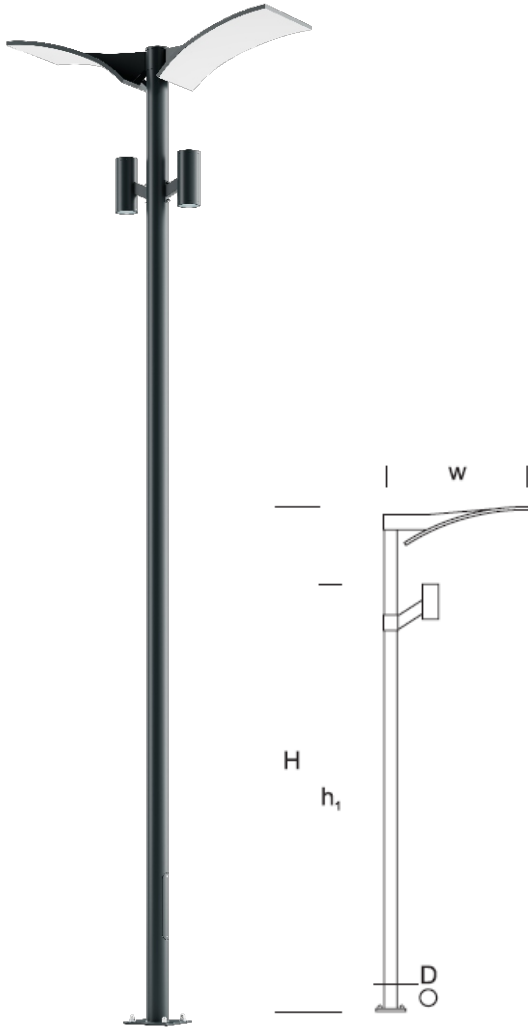

## Park Lantern PEGAZ 5/2

### DETAILED DESCRIPTION

INDEX	NAZWA NAME	WYMIARY / DIMENSIONS (cm)		ŹRÓDŁO ŚWIATEŁA / SOURCE OF LIGHT			OPRAWA / FIXTURE			FUNDAMENT FOUNDATION
		H/h <sub>1</sub>	w/D	W	lm	lm / W	W	lm	lm / W	
-	PEGAZ LP 5/2	550/500	100/13,3	36	5760	160	40	2420	60	FBK-120/22

### PRODUCT DESCRIPTION

Modern lantern illuminating space on the basis of reflected light, made of aluminum post with a special construction. Equipped with projectors with an adjustable angle of illumination. Suggested fixture: Tubus 40 W LED + E27 LED

HEIGHT: 6 m