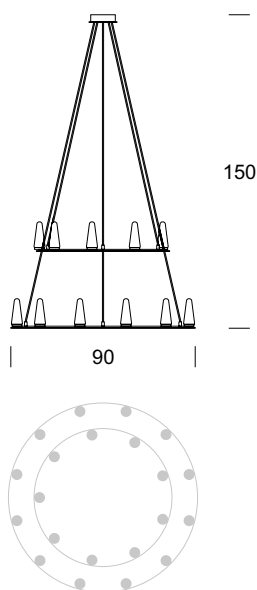

CHANDELIER PIETRO 12+9

PRODUCT DESCRIPTION

MISTRAL series are luminaires with multiple light sources that have been designed for prestigious, modern interiors. Chandeliers have frames made of stainless steel and are intended for public spaces, a theater foyers and modern churches. The simplicity of implementation as well as the stellate, even distribution of lamps gives the interior a harmonious accent which is additionally highlighted by glass bowls dispersing the light.

TECHNICAL DATA

Number of light sources	21
Voltage	230 V
Source of light	Recommended: 21x G9
Optics	S
Light color	-
Protection class - selection	I
Degree of protection	IP20
CE	Yes
Mounting	On the ceiling