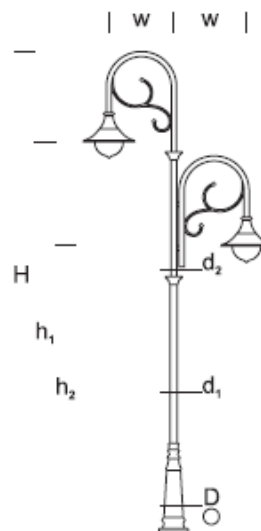

### PRODUCT DESCRIPTION

Classic lantern made of an aluminum, piped, decorated column with a characteristic, 1- or 2-arm boom.  
Suggested fixture: Chantal, Bell.

Designed for: illumination of parks, streets, promenades, historic areas.

### MECHANICAL DATA

Foundation FBO-80/14,5

Column/body material Aluminium

Lamshade -

Metal color

Grey 7043

Graphite 7016

Black 9005

### RECOMMENDED FIXTURES

BELL

CHANTAL

### DETAILED DESCRIPTION

INDEX	NAZWA NAME	WYMIARY / DIMENSIONS (cm)		FUNDAMENT FOUNDATION
		H/h <sub>1</sub> /h <sub>2</sub> /w	D/d <sub>1</sub> /d <sub>2</sub> /d <sub>3</sub>	
190-1111-510009	ROBIO LP 5/1	600/500/-/175	13,3/7,6/-/6	FBO-80/14,5