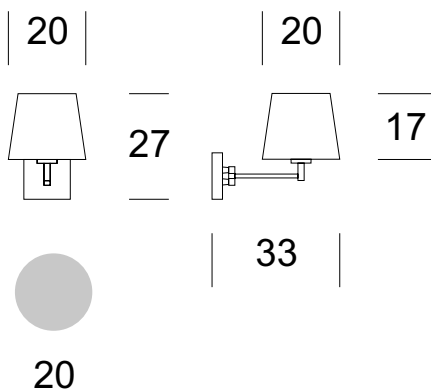

SCONCE RUMBA 1 R

PRODUCT DESCRIPTION

RUMBA lamps are proposition for those looking for both practical and unique luminaires.

TECHNICAL DATA

Number of light sources	1
Voltage	230 V
Source of light	Recommended: 1x E-27
Optics	S
Light color	-
Protection class - selection	I
Degree of protection	IP20
CE ∇ \oplus	Yes
Mounting	On the wall

MATERIAL - FINISH - VARIANTS

Body material	Metal
Metal colour	 Inox
Lampshade material	Synetic fabric / PVC
	 Ecru
	 Grey
	 Black
Switching on	Switch in the wall

LOGISTICS

Packaging	a collective carton according to order individual carton
Weight	max. 1 kg