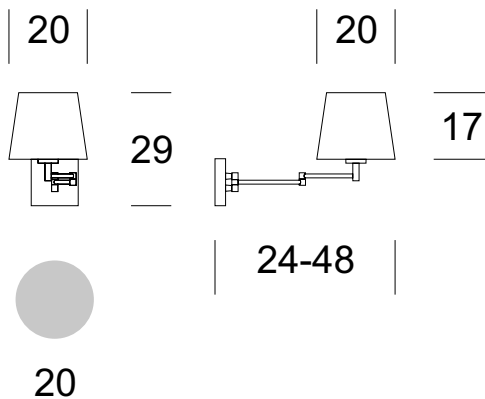

SCONCE RUMBA 2 R

PRODUCT DESCRIPTION

RUMBA lamps are proposition for those looking for both practical and unique luminaires.

TECHNICAL DATA

Number of light sources	1
Voltage	230 V
Source of light	Recommended: 1x E-27
Optics	S
Light color	-
Protection class - selection	I
Degree of protection	IP20
CE	Yes
Mounting	On the wall

MATERIAL - FINISH - VARIANTS

Body material	Metal
Metal colour	Inox
Lampshade material	Synetic fabric / PVC
	Ecru
	Grey
	Black
Switching on	Switch in the wall

LOGISTICS

Packaging	a collective carton according to order individual carton
Weight	max. 1 kg