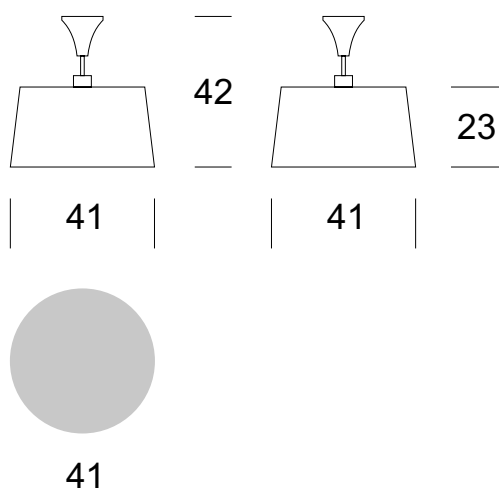

PLAFOND SAXO

PRODUCT DESCRIPTION

Lamps from the SAXO series are excellent complement to the modern, avant-garde and traditional interiors. They are characterized by modern design, fine materials and a neat finishing. Cone shaped textile lampshade is made of smooth or pleated material. Recommended for prestigious places in residences or hotels.

TECHNICAL DATA

Number of light sources	1
Voltage	230 V
Source of light	Recommended: 1x E-27
Optics	S
Light color	-
Protection class - selection	I
Degree of protection	IP20
CE ∇ $\oplus$	Yes
Mounting	On the ceiling

MATERIAL - FINISH - VARIANTS

Body material	Metal
Metal color	Inox RAL
Lampshade material	Synetic fabric / PVC
	Ecru Grey Black Dark red
Switching on	Switch in the wall

LOGISTICS

Packaging	a collective carton according to order individual carton