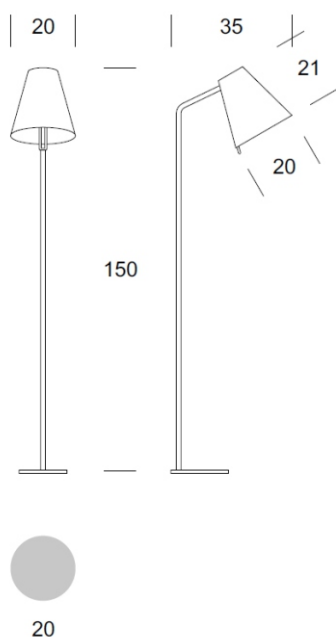

FLOOR LAMP SCANDIC A

PRODUCT DESCRIPTION

The SCANDIC lamp series complements the lighting of the hall, bedroom and living room. Lamps are easy to assemble and functional. They are a good solution for small rooms.

TECHNICAL DATA

Number of light sources	1
Voltage	230 V
Source of light	Recommended: 1x E-27
Optics	S
Light color	-
Protection class - selection	I
Degree of protection	IP20
CE	Yes
Mounting	-

MATERIAL - FINISH - VARIANTS

Body material	Metal
Metal color	Black
Lampshade material	Synetic fabric / PVC
	Ecru
	Grey
	Black
Switching on	On cable

LOGISTICS

Packaging	a collective carton according to order individual carton
Weight	max. 7 kg