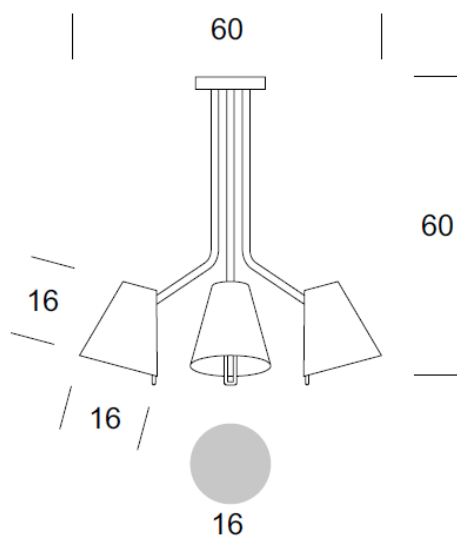

ELMARCO
GOOD FORM FOR LIGHTING

ELMARCO Technika Świetlna Sp. z o.o. Sp. K.
Ul. Krzemowa 7, 81-577 Gdynia,
tel. (58) 552 84 27

CHANDELIER SCANDIC A 3

Luminaire data

Recommended light sources

PRODUCT DESCRIPTION

The SCANDIC lamp series complements the lighting of the hall, bedroom and living room. Lamps are easy to assemble and functional. They are a good solution for small rooms.

TECHNICAL DATA

Number of light sources	3
Voltage	230 V
Source of light	Recommended: 3x E-27
Optics	S
Light color	-
Protection class - selection	I
Degree of protection	IP20
CE ∇ $\oplus$	Yes
Mounting	On the ceiling

MATERIAL - FINISH - VARIANTS

Body material	Metal
Metal color	Black
Lampshade material	Synetic fabric / PVC
	Ecru
	Grey
	Black
Switching on	Switch in the wall

LOGISTICS

Packaging	a collective carton according to order individual carton