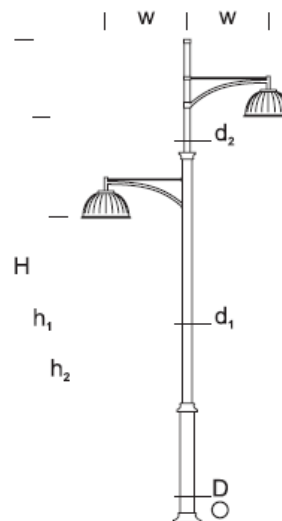

Park Lantern SEVILA 5/1

RECOMMENDED FIXTURES

BELL

CHANTAL

DECO

PRODUCT DESCRIPTION

Lantern made of aluminum, stepped tubular column. Decorated with a characteristic 1- or 2-arm boom. Suggested fixture: Chantal, Deco, Bell.

Designed for: it fits well with historic surroundings at streets and squares.

HEIGHT: 5 m

MECHANICAL DATA

Foundation FBK-90/18

Column/body material Aluminium

Lampshade -

Metal color

Grey 7043

Graphite 7016

Black 9005

DETAILED DESCRIPTION

INDEX	NAZWA NAME	WYMIARY / DIMENSIONS (cm)		FUNDAMENT FOUNDATION
		H/h ₁ /h ₂ /w	D/d ₁ /d ₂ /d ₃	
-	SEVILA LP 5/1	580/500/-/80	13,3/7,6/-/6	FBK-90/18