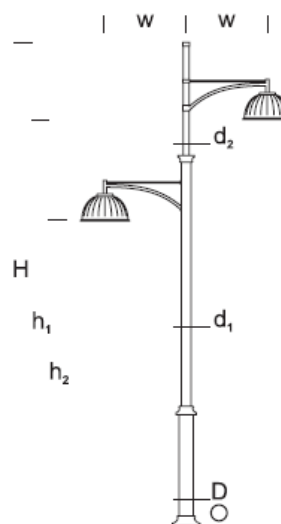

## PRODUCT DESCRIPTION

Lantern made of aluminum, stepped tubular column. Decorated with a characteristic 1- or 2-arm boom. Suggested fixture: Chantal, Deco, Bell.

Designed for: it fits well with historic surroundings at streets and squares.

### MECHANICAL DATA

Foundation FBK-120/22

Column/body material Aluminium

Lampshade -

Metal color

Grey 7043

Graphite 7016

Black 9005

### DETAILED DESCRIPTION

INDEX	NAZWA NAME	WYMIARY / DIMENSIONS (cm)		FUNDAMENT FOUNDATION
		H/h <sub>1</sub> /h <sub>2</sub> /w	D/d <sub>1</sub> /d <sub>2</sub> /d <sub>3</sub>	
-	SEVILA LU 7/2	780/700/-/100	13,3/9/7,6/6	FBK-120/22