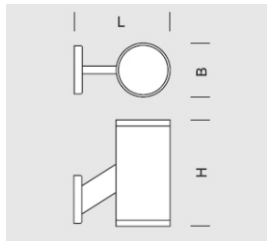

Fixture TUBUS A/D

OPTICS

„S”

DETAILED DESCRIPTION

| INDEX | NAME | DIMENSIONS [cm] | SOURCE OF LIGHT | | | FIXTURE | | | WIND | WEIGHT |
|-----------------|-----------|-----------------|-----------------|------|--------|---------|------|--------|----------------|--------|
| | | L/B/H | W | lm | lm / W | W | lm | lm / W | m ² | kg |
| 195-1111-000105 | TUBUS A/D | 43/18/20 | 36 | 5760 | 159 | 40 | 3320 | 81 | - | 5 |

Data for: Ra > 80, 4000K, 700mA. Source of light and integrated control gear, replacement only by the manufacturer's service.

PRODUCT DESCRIPTION

Universal fixture mounted on a wall or lantern. Adjustable angle of light source inclination. A wide range of options and characteristics of light sources (24-60 degrees), depending on the project, makes it possible to provide the desired effects. Body made of aluminum coated with polyester paints in any colour selected from the RAL catalogue, weatherproof. Lampshade made of tempered glass. Reflector made of polished and anodised aluminum.