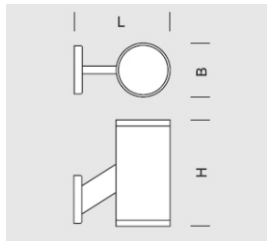

## Fixture TUBUS B

### DETAILED DESCRIPTION

INDEX	NAME	DIMENSIONS [cm]	SOURCE OF LIGHT			FIXTURE			WIND	WEIGHT
		L/B/H	W	lm	lm / W	W	lm	lm / W	m <sup>2</sup>	kg
195-1111-000106	TUBUS B	24/13/30	23,5	4100	173	26	2100	81	-	5

### PRODUCT DESCRIPTION

Universal fixture mounted on a wall or lantern. Adjustable angle of light source inclination. A wide range of options and characteristics of light sources (24-60 degrees), depending on the project, makes it possible to provide the desired effects. Body made of aluminum coated with polyester paints in any colour selected from the RAL catalogue, weatherproof. Lampshade made of tempered glass. Reflector made of polished and anodised aluminum.