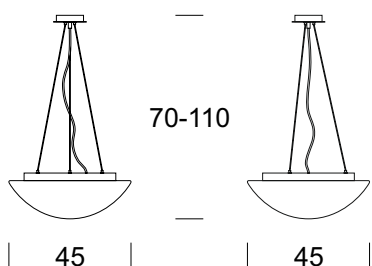

PENDANT LAMP TWIST 45