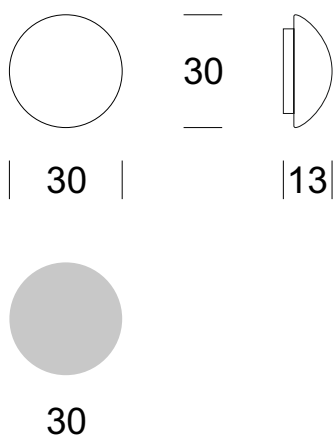

PLAFOND TWIST 30

PRODUCT DESCRIPTION

Universal character and elegant glass cause, that TWIST can be applied almost in every residential inside or the public utility. The IP44 lets apply covers in places where the required elegance is at preserving regimes of the airtightness. Universal character and elegant glass cause, that TWIST can be applied almost in every residential inside or

TECHNICAL DATA

Number of light sources	2
Voltage	230 V
Source of light	Recommended: 2 x E27 lub 15 W LED (incl.)
Optics	S
Light color	-
Protection class - selection	I
Degree of protection	IP44
CE	Yes
Mounting	On the ceiling