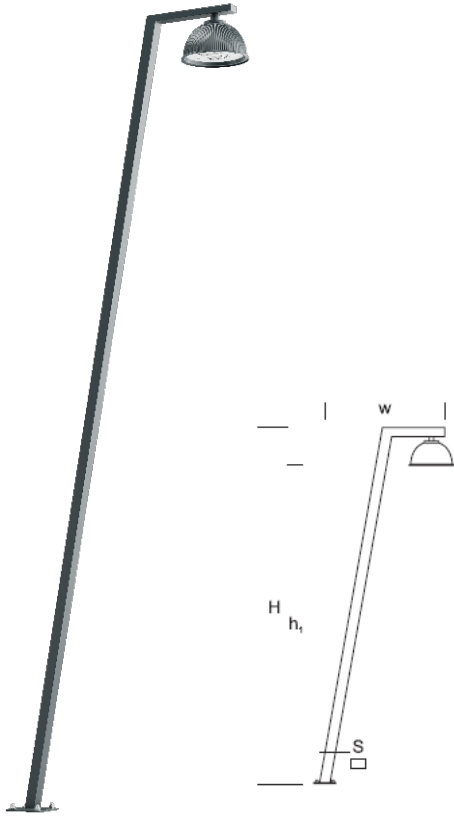

Street Lantern URBIN D 6/1

PRODUCT DESCRIPTION

Modern lantern made of rectangular aluminum profiles. Inclined form fits well with the architecture.

Model in four versions: Urbin, Urbin K, Urbin D, Urbin B equipped in proper fixture with required power, colour and optics.

HEIGHT: 6 m

TECHNICAL SPECIFICATIONS

Voltage	230 V
Source power / fixture	Recommended: Integrated 60 W/7000 lm
Lifetime	70.000 h LB 80/20
Optics	S AS ASP ASW
Ambient temperature	-30 ÷ +45
Light color	4000 3000 *
Ingress Protection	IP65
Protection class	I II *
CE	Yes

* choice

MECHANICAL DATA

Foundation	FBK-120/22										
Column/body material	Aluminium										
Lampshade	PMMA										
Metal color	<table border="0"> <tr> <td></td> <td>White 9003</td> </tr> <tr> <td></td> <td>Grey 7043</td> </tr> <tr> <td></td> <td>Graphite 7016</td> </tr> <tr> <td></td> <td>Black 9005</td> </tr> <tr> <td colspan="2" style="text-align: center;">RAL*</td> </tr> </table>		White 9003		Grey 7043		Graphite 7016		Black 9005	RAL*	
	White 9003										
	Grey 7043										
	Graphite 7016										
	Black 9005										
RAL*											

INDEX	NAZWA NAME	WYMIARY / DIMENSIONS (cm)		ŹRÓDŁO ŚWIATEŁA / SOURCE OF LIGHT			OPRAWA / FIXTURE			FUNDAMENT FOUNDATION
		H/h ₁ /h ₂	w/S	W	lm	lm / W	W	lm	lm / W	
-	URBIN D LP 6/1	600/590	171/10x8	48	7400	154	60	7000	119	FBK-120/22