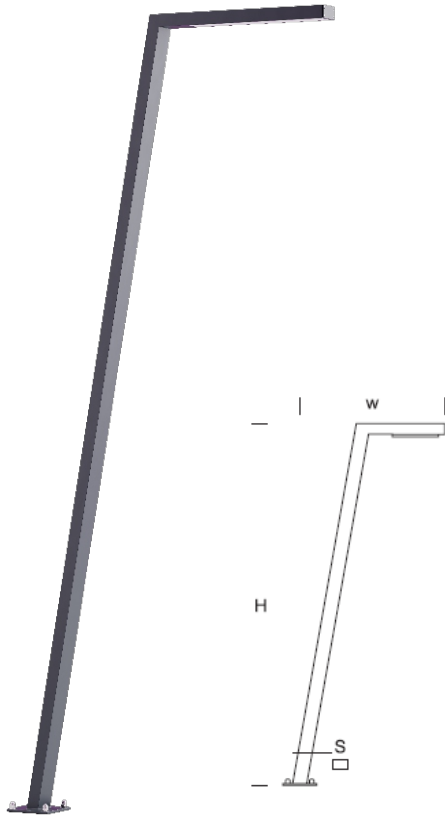

Garden Lamp URBIN 2,5

OPTICS

„AS”

DETAILED DESCRIPTION

INDEX	NAZWA NAME	WYMIARY / DIMENSIONS (cm)		ŹRÓDŁO ŚWIATEŁA / SOURCE OF LIGHT			OPRAWA / FIXTURE			FUNDAMENT FOUNDATION
		H/h ₁ /h ₂	w/S	W	lm	lm / W	W	lm	lm / W	
172-00.-000286	URBIN LO 2,5	249/245	85/8x4	17	3465	155	20	1720	86	FBO-50/16

Data for: Ra > 80, 4000K, 700mA. Source of light and integrated control gear, replacement only by the manufacturer's service.

PRODUCT DESCRIPTION

Modern garden lantern made of rectangular aluminum profiles. A rectangular LED SMD panel with asymmetric characteristics forming a source of light built in the boom. Lamp-shade made of PMMA being resistant to UV radiation. Optionally, an electric socket (230 V IP 54) can be mounted.

HEIGHT: 2,5 m

TECHNICAL SPECIFICATIONS

Voltage	230 V
Source power / fixture	Recommended: Integrated 20 W/1720 lm
Lifetime	70.000 h LB 80/20
Optics	AS
Ambient temperature	-30 ÷ +45
Light color	4000 3000 *
Ingress Protection	IP65
Protection class	I II *
CE	Yes

* choice

MECHANICAL DATA

Foundation	FBO-50/16
Column/body material	Aluminium
Lampshade	PMMA
Metal color	<div style="display: flex; align-items: center;"> <div style="width: 20px; height: 20px; background-color: #f0f0f0; margin-right: 5px;"></div> White 9003 <div style="width: 20px; height: 20px; background-color: #808080; margin-right: 5px; margin-top: 5px;"></div> Grey 7043 <div style="width: 20px; height: 20px; background-color: #404040; margin-right: 5px; margin-top: 5px;"></div> Graphite 7016 <div style="width: 20px; height: 20px; background-color: #202020; margin-right: 5px; margin-top: 5px;"></div> Black 9005 <div style="border: 1px solid black; padding: 2px; margin-left: 10px; margin-top: 5px;">RAL*</div> </div>