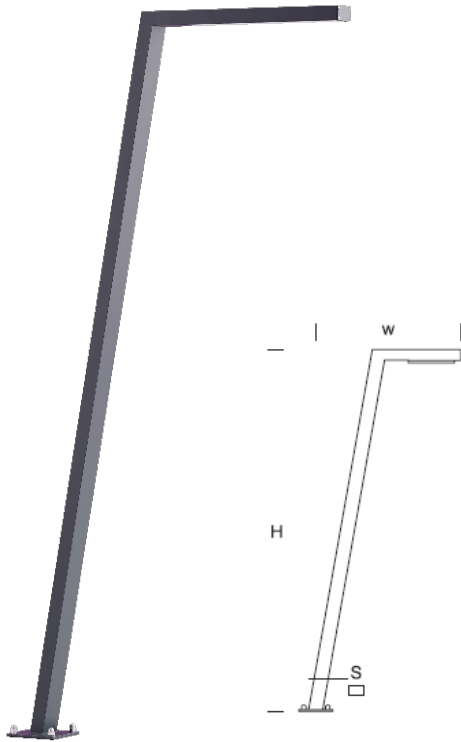

Garden Lamp URBIN PLUS 2,0

OPTICS

„AS”

DETAILED DESCRIPTION

INDEX	NAZWA NAME	WYMIARY / DIMENSIONS (cm)		ŹRÓDŁO ŚWIATŁA / SOURCE OF LIGHT			OPRAWA / FIXTURE			FUNDAMENT FOUNDATION
		H/h ₁ /h ₂	w/S	W	lm	lm / W	W	lm	lm / W	
172-00.-000287	URBIN PLUS LO 2,0	200/196	75/8x4	17	1400	155	20	1720	86	FBO-50/16

Data for: Ra > 80, 4000K, 700mA. Source of light and integrated control gear, replacement only by the manufacturer's service.

PRODUCT DESCRIPTION

Modern garden lantern made of rectangular aluminum profiles. A rectangular LED SMD panel with asymmetric characteristics forming a source of light built in the boom. Lamp-shade made of PMMA being resistant to UV radiation. Optionally, an electric socket (230 V IP 54) can be mounted.

HEIGHT: 2 m

TECHNICAL SPECIFICATIONS

Voltage	230 V
Source power / fixture	Recommended: Integrated 20 W/1720 lm
Lifetime	70.000 h LB 80/20
Optics	AS
Ambient temperature	-30 ÷ +45
Light color	4000 3000 *
Ingress Protection	IP65
Protection class	I II *
CE	Yes

* choice

MECHANICAL DATA

Foundation	FBO-50/16
Column/body material	Aluminium
Lampshade	PMMA
Metal color	<div style="display: flex; align-items: center;"> <div style="width: 20px; height: 20px; background-color: #f0f0f0; margin-right: 5px;"></div> White 9003 <div style="width: 20px; height: 20px; background-color: #808080; margin-right: 5px; margin-top: 5px;"></div> Grey 7043 <div style="width: 20px; height: 20px; background-color: #404040; margin-right: 5px; margin-top: 5px;"></div> Graphite 7016 <div style="width: 20px; height: 20px; background-color: #202020; margin-right: 5px; margin-top: 5px;"></div> Black 9005 <div style="border: 1px solid black; padding: 2px; margin-left: 10px; margin-top: 5px;">RAL*</div> </div>