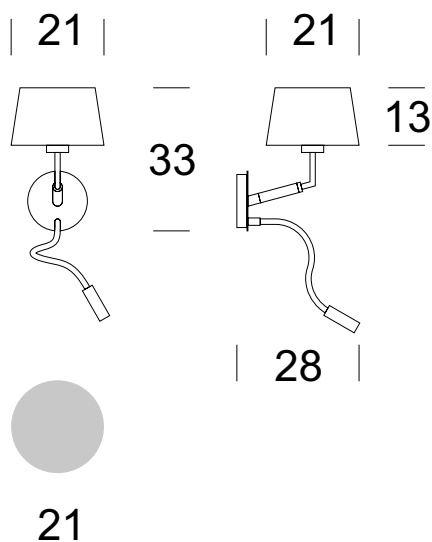

SCONCE LED VELA

PRODUCT DESCRIPTION

VELA lamps are characterized by a very elegant design. The metal part of the lamp is being carried out in colour inox but the little wooden element in colour calvados. The whole is complementing the textile lampshade in the cylindrical, lightly widening downwards shape. Perfect pattern into the flat, the house or also a hotel accommodation. Colour of the lampshade to choose from.

TECHNICAL DATA

Number of light sources	2
Voltage	230 V
Source of light	Recommended: 1x E-27 + 1x 1,2W LED (incl.)
Optics	S
Light color	-
Protection class - selection	I
Degree of protection	IP20
CE ∇ \oplus	Yes
Mounting	On the wall

MATERIAL - FINISH - VARIANTS

Body material	Metal/wood	
Metal colour		Inox
		Chrome
Wood colour		Calvados
		Brown
		Venge
Lampshade material	Synetic fabric / PVC	
		Grey
		Ecrú
		Black
Switching on	Switch in the wall	