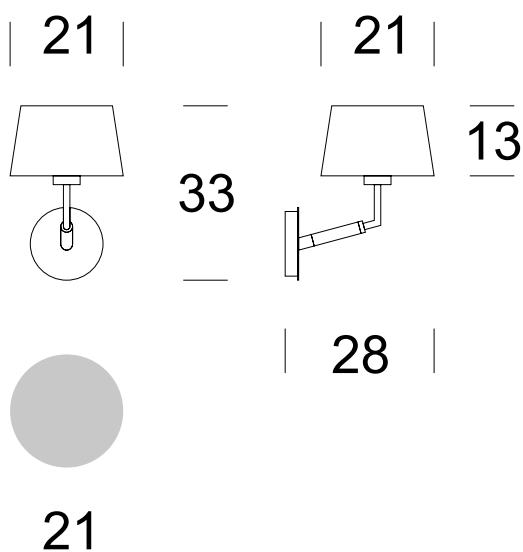

### PRODUCT DESCRIPTION

VELA lamps are characterized by a very elegant design. The metal part of the lamp is being carried out in colour inox but the little wooden element in colour calvados. The whole is complementing the textile lampshade in the cylindrical, lightly widening downwards shape. Perfect pattern into the flat, the house or also a hotel accommodation. Colour of the lampshade to choose from.

### TECHNICAL DATA

Number of light sources	1
Voltage	230 V
Source of light	Recommended: 1x E-27
Optics	<b>S</b>
Light color	-
Protection class - selection	<b>I</b>
Degree of protection	IP20
CE $\nabla$ $\oplus$	Yes
Mounting	On the wall