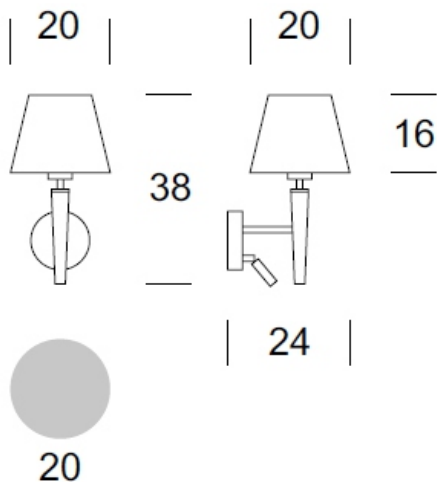

SCONCE LED LILU VESTA

Luminaire data

Recommended light sources

PRODUCT DESCRIPTION

VIENA lamps are characterized by a very straight and at the same time elegant design. The whole is complementing the textile lampshade in the cylindrical, lightly widening downwards shape. Perfect pattern to the flat, the house and the hotel. Colour of the lampshade to choose from.

TECHNICAL DATA

Number of light sources	2
Voltage	230 V
Source of light	Recommended: 1x E-27 + 1,2 W LED (incl.)
Optics	S
Light color	-
Protection class - selection	I
Degree of protection	IP20
CE ∇ $\oplus$	Yes
Mounting	-

MATERIAL - FINISH - VARIANTS

Body material	Metal/wood	
Metal colour		Inox
		Black
Wood colour		Natural
		Brown
		Venge
Lampshade material	Synetic fabric / PVC	
		White
		Ecru

Switching on	Switch in the wall