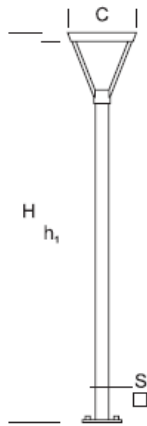

ELMARCO
GOOD FORM FOR LIGHTING

ELMARCO Technika Świetlna Sp. z o.o. Sp. K.
Ul. Krzemowa 7, 81-577 Gdynia,
tel. (58) 552 84 27

Garden Lamp WALIA 0,6

OPTICS

„S”

DETAILED DESCRIPTION

INDEX	NAZWA NAME	WYMIARY / DIMENSIONS (cm)		ŹRÓDŁO ŚWIATEŁA / SOURCE OF LIGHT			OPRAWA / FIXTURE			FUNDAMENT FOUNDATION
		H/h ₁	C/S	W	lm	lm / W	W	lm	lm / W	
172-00.-000187	WALIA LO 0,6	60/55	25/8x8	6,5	1200	190	8	1000	124	FBK-60/12,5

Data for: Ra > 80, 4000K, 700mA. Source of light and integrated control gear, replacement only by the manufacturer's service.

PRODUCT DESCRIPTION

Universal lantern made of an aluminum column with a square cross-section, on which is placed inverted pyramid-shaped fixture. In the upper part which is the lid, LED light source is placed on the top (tight).

HEIGHT: 0,6 m

TECHNICAL SPECIFICATIONS

Voltage	230 V
Source power / fixture	Recommended: Integrated 8 W/1000 lm
Lifetime	70.000 h LB 80/20
Optics	S
Ambient temperature	-30 ÷ +45
Light color	4000 3000 *
Ingress Protection	IP65
Protection class	I II *
CE	Yes

* choice

MECHANICAL DATA

Foundation	FBK-60/12,5
Column/body material	Aluminium
Light color	-
Metal color	<div style="display: flex; align-items: center;"> <div style="width: 20px; height: 20px; background-color: #f0f0f0; margin-right: 5px;"></div> White 9003 <div style="width: 20px; height: 20px; background-color: #808080; margin-right: 5px; margin-top: 5px;"></div> Grey 7043 <div style="width: 20px; height: 20px; background-color: #404040; margin-right: 5px; margin-top: 5px;"></div> Graphite 7016 <div style="width: 20px; height: 20px; background-color: #202020; margin-right: 5px; margin-top: 5px;"></div> Black 9005 <div style="margin-left: 10px; border: 1px solid black; padding: 2px;">RAL*</div> </div>