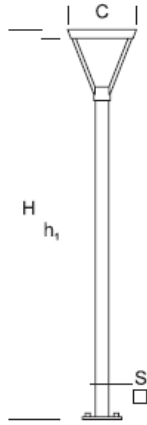

ELMARCO
GOOD FORM FOR LIGHTING

ELMARCO Technika Świetlna Sp. z o.o. Sp. K.
Ul. Krzemowa 7, 81-577 Gdynia,
tel. (58) 552 84 27

Garden Lamp WALIA 1,2

OPTICS

„S”

DETAILED DESCRIPTION

INDEX	NAZWA NAME	WYMIARY / DIMENSIONS (cm)		ŹRÓDŁO ŚWIATŁA / SOURCE OF LIGHT			OPRAWA / FIXTURE			FUNDAMENT FOUNDATION
		H/h ₁	C/S	W	lm	lm / W	W	lm	lm / W	
172-00..-000188	WALIA LO 1,2	120/115	25/8x8	6,5	1200	190	8	1000	124	FBK-60/12,5

Data for: Ra > 80, 4000K, 700mA. Source of light and integrated control gear, replacement only by the manufacturer's service.

PRODUCT DESCRIPTION

Universal lantern made of an aluminum column with a square cross-section, on which is placed inverted pyramid-shaped fixture. In the upper part which is the lid, LED light source is placed on the top (tight).

HEIGHT: 1,2 m

TECHNICAL SPECIFICATIONS

Voltage	230 V
Source power / fixture	Recommended: Integrated 8 W/1000 lm
Lifetime	70.000 h LB 80/20
Optics	S
Ambient temperature	-30 ÷ +45
Light color	4000 3000 *
Ingress Protection	IP65
Protection class	I II *
CE	Yes

* choice

MECHANICAL DATA

Foundation	FBK-60/12,5
Column/body material	Aluminium
Light color	-
Metal color	<div style="display: flex; align-items: center;"> <div style="width: 20px; height: 20px; background-color: #f0f0f0; margin-right: 5px;"></div> White 9003 <div style="width: 20px; height: 20px; background-color: #808080; margin-right: 5px; margin-top: 5px;"></div> Grey 7043 <div style="width: 20px; height: 20px; background-color: #404040; margin-right: 5px; margin-top: 5px;"></div> Graphite 7016 <div style="width: 20px; height: 20px; background-color: #202020; margin-right: 5px; margin-top: 5px;"></div> Black 9005 <div style="margin-left: 10px; border: 1px solid black; padding: 2px;">RAL*</div> </div>