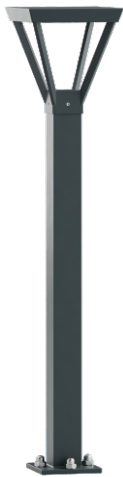

ELMARCO
GOOD FORM FOR LIGHTING

ELMARCO Technika Świetlna Sp. z o.o. Sp. K.
Ul. Krzemowa 7, 81-577 Gdynia,
tel. (58) 552 84 27

Garden Lamp WALIA 1,2

OPTICS

„S”

DETAILED DESCRIPTION

INDEX	NAZWA NAME	WYMIARY / DIMENSIONS (cm)		ŹRÓDŁO ŚWIATŁA / SOURCE OF LIGHT			OPRAWA / FIXTURE			FUNDAMENT FOUNDATION
		H/h ₁	C/S	W	lm	lm / W	W	lm	lm / W	
172-00..-000188	WALIA LO 1,2	120/115	25/8x8	6,5	1200	190	8	1000	124	FBK-60/12,5

Data for: Ra > 80, 4000K, 700mA. Source of light and integrated control gear, replacement only by the manufacturer's service.

PRODUCT DESCRIPTION

Universal lantern made of an aluminum column with a square cross-section, on which is placed inverted pyramid-shaped fixture. In the upper part which is the lid, LED light source is placed on the top (tight).

HEIGHT: 1,2 m

TECHNICAL SPECIFICATIONS

Voltage	230 V
Source power / fixture	Recommended: Integrated 8 W/1000 lm
Lifetime	70.000 h LB 80/20
Optics	S
Ambient temperature	-30 ÷ +45
Light color	4000 3000 *
Ingress Protection	IP65
Protection class	I II *
CE	Yes

* choice

MECHANICAL DATA

Foundation	FBK-60/12,5
Column/body material	Aluminium
Light color	-
Metal color	<div style="display: flex; align-items: center;"> <div style="width: 20px; height: 20px; background-color: #f0f0f0; margin-right: 5px;"></div> White 9003 <div style="width: 20px; height: 20px; background-color: #808080; margin-right: 5px; margin-top: 5px;"></div> Grey 7043 <div style="width: 20px; height: 20px; background-color: #404040; margin-right: 5px; margin-top: 5px;"></div> Graphite 7016 <div style="width: 20px; height: 20px; background-color: #202020; margin-right: 5px; margin-top: 5px;"></div> Black 9005 <div style="margin-left: 10px; border: 1px solid black; padding: 2px;">RAL*</div> </div>