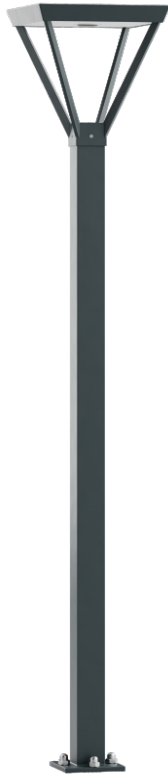

## Garden Lamp WALIA 2,0

### DETAILED DESCRIPTION

INDEX	NAZWA NAME	WYMIARY / DIMENSIONS (cm)		ŹRÓDŁO ŚWIATŁA / SOURCE OF LIGHT			OPRAWA / FIXTURE			FUNDAMENT FOUNDATION
		H/h <sub>1</sub>	C/S	W	lm	lm / W	W	lm	lm / W	
172-00.-000189	WALIA LO 2,0	200/195	35/8x8	16,5	3000	180	18	2250	124	FBK-60/12,5

### PRODUCT DESCRIPTION

Universal lantern made of an aluminum column with a square cross-section, on which is placed inverted pyramid-shaped fixture. In the upper part which is the lid, LED light source is placed on the top (tight).