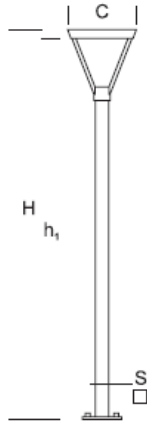

ELMARCO
GOOD FORM FOR LIGHTING

ELMARCO Technika Świetlna Sp. z o.o. Sp. K.
Ul. Krzemowa 7, 81-577 Gdynia,
tel. (58) 552 84 27

Garden Lamp WALIA 2,0