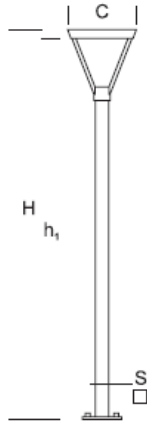

ELMARCO
GOOD FORM FOR LIGHTING

ELMARCO Technika Świetlna Sp. z o.o. Sp. K.
Ul. Krzemowa 7, 81-577 Gdynia,
tel. (58) 552 84 27

Garden Lamp WALIA 2,5