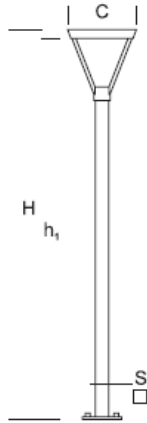

Park Lantern WALIA 3,0 AS

OPTICS

„AS”

DETAILED DESCRIPTION

INDEX	NAZWA NAME	WYMIARY / DIMENSIONS (cm)		ŹRÓDŁO ŚWIATŁA / SOURCE OF LIGHT			OPRAWA / FIXTURE			FUNDAMENT FOUNDATION
		H/h ₁	C/S	W	lm	lm / W	W	lm	lm / W	
190-1111-400028	WALIA LP 3,0 AS	300/295	47/10x10	31,5	4865	154	36	4530	126	FBK-90/18

Data for: Ra > 80, 4000K, 700mA. Source of light and integrated control gear, replacement only by the manufacturer's service.

PRODUCT DESCRIPTION

Universal lantern made of an aluminum column with a square cross-section, on which is placed inverted pyramid-shaped fixture. In the upper part which is the lid, LED light source is placed on the top (tight).

HEIGHT: 3 m

TECHNICAL SPECIFICATIONS

Voltage	230 V
Source power / fixture	Recommended: Integrated 36 W/4530 lm
Lifetime	70.000 h LB 80/20
Optics	AS
Ambient temperature	-30 ÷ +45
Light color	4000 3000 *
Ingress Protection	IP65
Protection class	I II *
CE	Yes

* choice

MECHANICAL DATA

Foundation	FBK-90/18
Column/body material	Aluminium
Light color	-
Metal color	<div style="display: flex; align-items: center;"> <div style="width: 20px; height: 20px; background-color: #f0f0f0; margin-right: 5px;"></div> White 9003 <div style="width: 20px; height: 20px; background-color: #808080; margin-right: 5px; margin-top: 5px;"></div> Grey 7043 <div style="width: 20px; height: 20px; background-color: #404040; margin-right: 5px; margin-top: 5px;"></div> Graphite 7016 <div style="width: 20px; height: 20px; background-color: #202020; margin-right: 5px; margin-top: 5px;"></div> Black 9005 <div style="margin-left: 10px; border: 1px solid black; padding: 2px;">RAL*</div> </div>