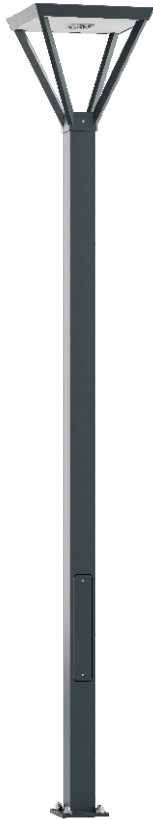

Park Lantern WALIA 3,0 AS

OPTICS

„AS”

DETAILED DESCRIPTION

INDEX	NAZWA NAME	WYMIARY / DIMENSIONS (cm)		ŹRÓDŁO ŚWIATŁA / SOURCE OF LIGHT			OPRAWA / FIXTURE			FUNDAMENT FOUNDATION
		H/h ₁	C/S	W	lm	lm / W	W	lm	lm / W	
190-1111-400028	WALIA LP 3,0 AS	300/295	47/10x10	31,5	4865	154	36	4530	126	FBK-90/18

Data for: Ra > 80, 4000K, 700mA. Source of light and integrated control gear, replacement only by the manufacturer's service.

PRODUCT DESCRIPTION

Universal lantern made of an aluminum column with a square cross-section, on which is placed inverted pyramid-shaped fixture. In the upper part which is the lid, LED light source is placed on the top (tight).

HEIGHT: 3 m

TECHNICAL SPECIFICATIONS

Voltage	230 V
Source power / fixture	Recommended: Integrated 36 W/4530 lm
Lifetime	70.000 h LB 80/20
Optics	AS
Ambient temperature	-30 ÷ +45
Light color	4000 3000 *
Ingress Protection	IP65
Protection class	I II *
CE	Yes

* choice

MECHANICAL DATA

Foundation	FBK-90/18
Column/body material	Aluminium
Light color	-
Metal color	<div style="display: flex; align-items: center;"> <div style="width: 20px; height: 20px; background-color: #f0f0f0; margin-right: 5px;"></div> White 9003 <div style="width: 20px; height: 20px; background-color: #808080; margin-right: 5px; margin-top: 5px;"></div> Grey 7043 <div style="width: 20px; height: 20px; background-color: #404040; margin-right: 5px; margin-top: 5px;"></div> Graphite 7016 <div style="width: 20px; height: 20px; background-color: #202020; margin-right: 5px; margin-top: 5px;"></div> Black 9005 <div style="margin-left: 10px; border: 1px solid black; padding: 2px;">RAL*</div> </div>