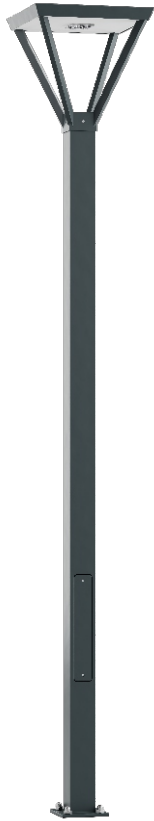

ELMARCO
GOOD FORM FOR LIGHTING

ELMARCO Technika Świetlna Sp. z o.o. Sp. K.
Ul. Krzemowa 7, 81-577 Gdynia,
tel. (58) 552 84 27

Park Lantern WALIA 3,0

OPTICS

„S”

DETAILED DESCRIPTION

INDEX	NAZWA NAME	WYMIARY / DIMENSIONS (cm)		ŹRÓDŁO ŚWIATŁA / SOURCE OF LIGHT			OPRAWA / FIXTURE			FUNDAMENT FOUNDATION
		H/h ₁	C/S	W	lm	lm / W	W	lm	lm / W	
190-1111-300023	WALIA LP 3,0	300/295	47/10x10	23,5	4080	173	26	3540	136	FBK-90/18

Data for: Ra > 80, 4000K, 700mA. Source of light and integrated control gear, replacement only by the manufacturer's service.

PRODUCT DESCRIPTION

Universal lantern made of an aluminum column with a square cross-section, on which is placed inverted pyramid-shaped fixture. In the upper part which is the lid, LED light source is placed on the top (tight).

HEIGHT: 3 m

TECHNICAL SPECIFICATIONS

Voltage	230 V
Source power / fixture	Recommended: Integrated 26 W/3540 lm
Lifetime	70.000 h LB 80/20
Optics	S
Ambient temperature	-30 ÷ +45
Light color	4000 3000 *
Ingress Protection	IP65
Protection class	I II *
CE	Yes

* choice

MECHANICAL DATA

Foundation	FBK-90/18
Column/body material	Aluminium
Light color	-
Metal color	<div style="display: flex; align-items: center;"> <div style="width: 30px; height: 15px; background-color: #f0f0f0; margin-right: 5px;"></div> White 9003 <div style="width: 30px; height: 15px; background-color: #808080; margin-right: 5px; margin-top: 5px;"></div> Grey 7043 <div style="width: 30px; height: 15px; background-color: #404040; margin-right: 5px; margin-top: 5px;"></div> Graphite 7016 <div style="width: 30px; height: 15px; background-color: #202020; margin-right: 5px; margin-top: 5px;"></div> Black 9005 <div style="margin-left: 10px; border: 1px solid black; padding: 2px;">RAL*</div> </div>