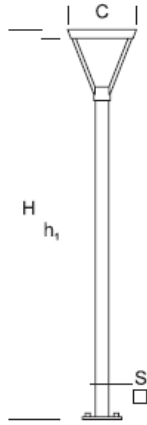

ELMARCO
GOOD FORM FOR LIGHTING

ELMARCO Technika Świetlna Sp. z o.o. Sp. K.
Ul. Krzemowa 7, 81-577 Gdynia,
tel. (58) 552 84 27

Park Lantern WALIA 3,0

OPTICS

„S”

DETAILED DESCRIPTION

INDEX	NAZWA NAME	WYMIARY / DIMENSIONS (cm)		ŹRÓDŁO ŚWIATŁA / SOURCE OF LIGHT			OPRAWA / FIXTURE			FUNDAMENT FOUNDATION
		H/h ₁	C/S	W	lm	lm / W	W	lm	lm / W	
190-1111-300023	WALIA LP 3,0	300/295	47/10x10	23,5	4080	173	26	3540	136	FBK-90/18

Data for: Ra > 80, 4000K, 700mA. Source of light and integrated control gear, replacement only by the manufacturer's service.

PRODUCT DESCRIPTION

Universal lantern made of an aluminum column with a square cross-section, on which is placed inverted pyramid-shaped fixture. In the upper part which is the lid, LED light source is placed on the top (tight).

HEIGHT: 3 m

TECHNICAL SPECIFICATIONS

Voltage	230 V
Source power / fixture	Recommended: Integrated 26 W/3540 lm
Lifetime	70.000 h LB 80/20
Optics	S
Ambient temperature	-30 ÷ +45
Light color	4000 3000 *
Ingress Protection	IP65
Protection class	I II *
CE	Yes

* choice

MECHANICAL DATA

Foundation	FBK-90/18
Column/body material	Aluminium
Light color	-
Metal color	<div style="display: flex; align-items: center;"> <div style="width: 30px; height: 15px; background-color: #f0f0f0; margin-right: 5px;"></div> White 9003 <div style="width: 30px; height: 15px; background-color: #808080; margin-right: 5px; margin-top: 5px;"></div> Grey 7043 <div style="width: 30px; height: 15px; background-color: #404040; margin-right: 5px; margin-top: 5px;"></div> Graphite 7016 <div style="width: 30px; height: 15px; background-color: #202020; margin-right: 5px; margin-top: 5px;"></div> Black 9005 <div style="margin-left: 10px; border: 1px solid black; padding: 2px;">RAL*</div> </div>