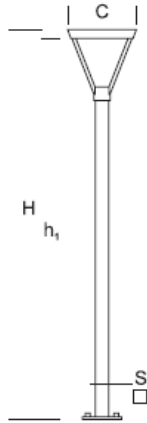

## Park Lantern WALIA 4,0 AS

### DETAILED DESCRIPTION

INDEX	NAZWA NAME	WYMIARY / DIMENSIONS (cm)		ŹRÓDŁO ŚWIATŁA / SOURCE OF LIGHT			OPRAWA / FIXTURE			FUNDAMENT FOUNDATION
		H/h <sub>1</sub>	C/S	W	lm	lm / W	W	lm	lm / W	
190-1111-400028	WALIA LP 4,0 AS	400/395	47/10x10	31,5	4865	154	36	4530	126	FBK-90/18

### PRODUCT DESCRIPTION

Universal lantern made of an aluminum column with a square cross-section, on which is placed inverted pyramid-shaped fixture. In the upper part which is the lid, LED light source is placed on the top (tight).

HEIGHT: 4 m