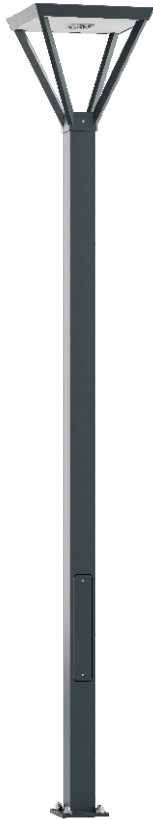

## Park Lantern WALIA 4,0 AS

### DETAILED DESCRIPTION

INDEX	NAZWA NAME	WYMIARY / DIMENSIONS (cm)		ŹRÓDŁO ŚWIATŁA / SOURCE OF LIGHT			OPRAWA / FIXTURE			FUNDAMENT FOUNDATION
		H/h <sub>1</sub>	C/S	W	lm	lm / W	W	lm	lm / W	
190-1111-400028	WALIA LP 4,0 AS	400/395	47/10x10	31,5	4865	154	36	4530	126	FBK-90/18

### PRODUCT DESCRIPTION

Universal lantern made of an aluminum column with a square cross-section, on which is placed inverted pyramid-shaped fixture. In the upper part which is the lid, LED light source is placed on the top (tight).

### MECHANICAL DATA

Foundation	FBK-90/18
Column/body material	Aluminium
Light color	-
Metal color	<div style="display: flex; align-items: center;"> <div style="width: 20px; height: 20px; background-color: #f0f0f0; margin-right: 5px;"></div> White 9003  <div style="width: 20px; height: 20px; background-color: #808080; margin-right: 5px; margin-top: 5px;"></div> Grey 7043  <div style="width: 20px; height: 20px; background-color: #404040; margin-right: 5px; margin-top: 5px;"></div> Graphite 7016  <div style="width: 20px; height: 20px; background-color: #202020; margin-right: 5px; margin-top: 5px;"></div> Black 9005  <div style="margin-left: 10px; border: 1px solid black; padding: 2px;">RAL*</div> </div>