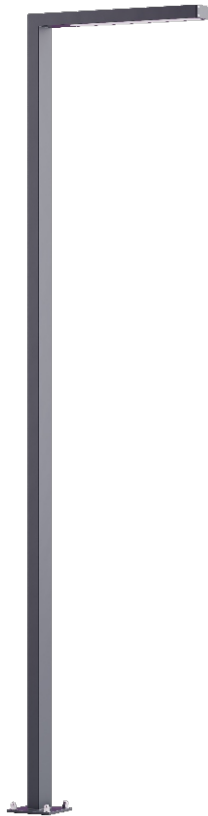

Garden Lamp WAY 2,5

OPTICS

„AS”

DETAILED DESCRIPTION

INDEX	NAZWA NAME	WYMIARY / DIMENSIONS (cm)		ŹRÓDŁO ŚWIATEŁA / SOURCE OF LIGHT			OPRAWA / FIXTURE			FUNDAMENT FOUNDATION
		H/h ₁ /h ₂	w/S	W	lm	lm / W	W	lm	lm / W	
172-00.-000120	WAY LO 2,5	249	60/8x4	17	2800	155	20	1710	86	FBK-50/16

Data for: Ra > 80, 4000K, 700mA. Source of light and integrated control gear, replacement only by the manufacturer's service.

PRODUCT DESCRIPTION

Modern garden lamp constructed of rectangular aluminum profiles. Rectangular SMD LED panel with asymmetrical characteristics built into the boom as a light source. The lampshade made of PMMA resistant to UV rays.

Designed for: illumination of public spaces with special requirements.

HEIGHT: 2,5 m

TECHNICAL SPECIFICATIONS

Voltage	230 V
Source power / fixture	Recommended: Integrated 20 W/1710 lm
Lifetime	70.000 h LB 80/20
Optics	AS
Ambient temperature	-30 ÷ +45
Light color	4000 3000*
Ingress Protection	IP65
Protection class	I II*
CE	Yes

* choice

MECHANICAL DATA

Foundation	FBK-50/16
Column/body material	Aluminium
Lampshade	PMMA
Metal color	<div style="display: flex; align-items: center;"> <div style="width: 20px; height: 20px; background-color: #f0f0f0; margin-right: 5px;"></div> White 9003 </div> <div style="display: flex; align-items: center; margin-top: 5px;"> <div style="width: 20px; height: 20px; background-color: #808080; margin-right: 5px;"></div> Grey 7043 </div> <div style="display: flex; align-items: center; margin-top: 5px;"> <div style="width: 20px; height: 20px; background-color: #404040; margin-right: 5px;"></div> Graphite 7016 </div> <div style="display: flex; align-items: center; margin-top: 5px;"> <div style="width: 20px; height: 20px; background-color: #202020; margin-right: 5px;"></div> Black 9005 </div>
	RAL*