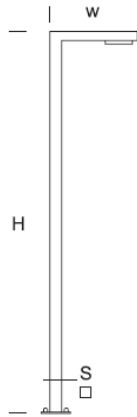

Street Lantern WAY 6/8 K

OPTICS

„S”

„AS”

„ASW”

„ASP”

DETAILED DESCRIPTION

INDEX	NAZWA NAME	WYMIARY / DIMENSIONS (cm)		ŹRÓDŁO ŚWIATEŁA / SOURCE OF LIGHT			OPRAWA / FIXTURE			FUNDAMENT FOUNDATION
		H/h ₁ /h ₂	w/S	W	lm	lm / W	W	lm	lm / W	
190-1111-310010	WAY LU 6/8 K	600/590	100/10x10	192	29600	154	240	28000	117	FBK-120/22

Data for: Ra > 80, 4000K, 700mA. Source of light and integrated control gear, replacement only by the manufacturer's service.

PRODUCT DESCRIPTION

The structure is made of aluminum profiles. LED modules with modeled characteristics mounted in the arm booms. Shade: UV resistant polycarbonate.

Designed for: illumination of public spaces with special requirements.

HEIGHT: 6 m

TECHNICAL SPECIFICATIONS

Voltage	230 V
Source power / fixture	Recommended: Integrated 240 W/28000 lm
Lifetime	70.000 h LB 80/20
Optics	S AS ASP ASW
Ambient temperature	-30 ÷ +45
Light color	4000 3000 *
Ingress Protection	IP65
Protection class	I II *
CE	Yes

* choice

MECHANICAL DATA

Foundation	FBK-120/22
Column/body material	Aluminium
Lampshade	PMMA
Metal color	

ON ORDER

** on special order