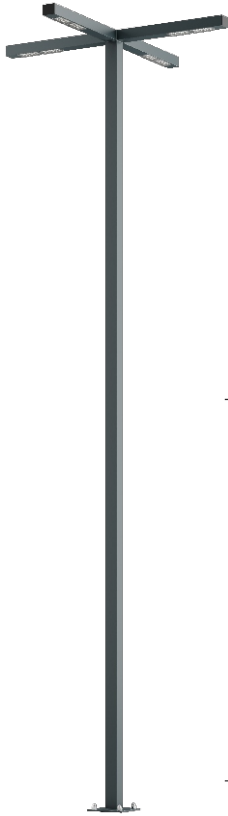

Street Lantern WAY 6/8 K

OPTICS

„S”

„AS”

„ASW”

„ASP”

DETAILED DESCRIPTION

INDEX	NAZWA NAME	WYMIARY / DIMENSIONS (cm)		ŹRÓDŁO ŚWIATEŁA / SOURCE OF LIGHT			OPRAWA / FIXTURE			FUNDAMENT FOUNDATION
		H/h ₁ /h ₂	w/S	W	lm	lm / W	W	lm	lm / W	
190-1111-310010	WAY LU 6/8 K	600/590	100/10x10	192	29600	154	240	28000	117	FBK-120/22

Data for: Ra > 80, 4000K, 700mA. Source of light and integrated control gear, replacement only by the manufacturer's service.

PRODUCT DESCRIPTION

The structure is made of aluminum profiles. LED modules with modeled characteristics mounted in the arm booms. Shade: UV resistant polycarbonate.

Designed for: illumination of public spaces with special requirements.

HEIGHT: 6 m

TECHNICAL SPECIFICATIONS

Voltage	230 V
Source power / fixture	Recommended: Integrated 240 W/28000 lm
Lifetime	70.000 h LB 80/20
Optics	S AS ASP ASW
Ambient temperature	-30 ÷ +45
Light color	4000 3000 *
Ingress Protection	IP65
Protection class	I II *
CE	Yes

* choice

MECHANICAL DATA

Foundation	FBK-120/22
Column/body material	Aluminium
Lampshade	PMMA
Metal color	

ON ORDER

** on special order