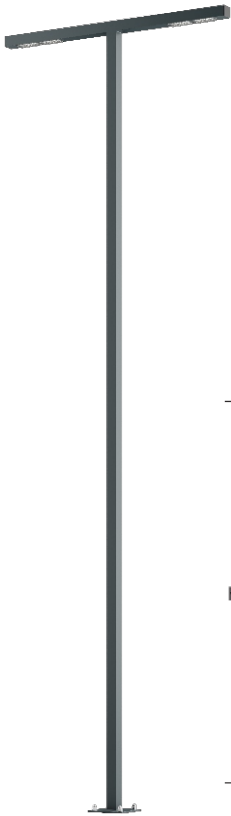

Street Lantern WAY 7/4 T

OPTICS

„S”

„AS”

„ASW”

„ASP”

DETAILED DESCRIPTION

INDEX	NAZWA NAME	WYMIARY / DIMENSIONS (cm)		ŹRÓDŁO ŚWIATEŁA / SOURCE OF LIGHT			OPRAWA / FIXTURE			FUNDAMENT FOUNDATION
		H/h ₁ /h ₂	w/S	W	lm	lm / W	W	lm	lm / W	
190-1111-310010	WAY LU 7/4 T	700/690	100/15x12	96	14800	154	120	14000	117	FBK-150/22

Data for: Ra > 80, 4000K, 700mA. Source of light and integrated control gear, replacement only by the manufacturer's service.

PRODUCT DESCRIPTION

The structure is made of aluminum profiles. LED modules with modeled characteristics mounted in the arm booms. Shade: UV resistant polycarbonate.

Designed for: illumination of public spaces with special requirements.

HEIGHT: 7 m

TECHNICAL SPECIFICATIONS

Voltage	230 V
Source power / fixture	Recommended: Integrated 120 W/14000 lm
Lifetime	70.000 h LB 80/20
Optics	S AS ASP ASW
Ambient temperature	-30 ÷ +45
Light color	4000 3000 *
Ingress Protection	IP65
Protection class	I II *
CE	Yes

* choice

MECHANICAL DATA

Foundation	FBK-150/22
Column/body material	Aluminium
Lampshade	PMMA
Metal color	

Grey 7043

Graphite 7016

Black 9005

ON ORDER

** on special order