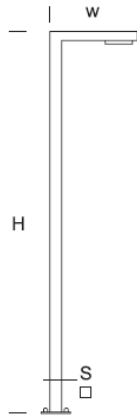

Street Lantern WAY 7/4 T

OPTICS

„S”

„AS”

„ASW”

„ASP”

DETAILED DESCRIPTION

INDEX	NAZWA NAME	WYMIARY / DIMENSIONS (cm)		ŹRÓDŁO ŚWIATEŁA / SOURCE OF LIGHT			OPRAWA / FIXTURE			FUNDAMENT FOUNDATION
		H/h ₁ /h ₂	w/S	W	lm	lm / W	W	lm	lm / W	
190-1111-310010	WAY LU 7/4 T	700/690	100/15x12	96	14800	154	120	14000	117	FBK-150/22

Data for: Ra > 80, 4000K, 700mA. Source of light and integrated control gear, replacement only by the manufacturer's service.

PRODUCT DESCRIPTION

The structure is made of aluminum profiles. LED modules with modeled characteristics mounted in the arm booms. Shade: UV resistant polycarbonate.

Designed for: illumination of public spaces with special requirements.

HEIGHT: 7 m

TECHNICAL SPECIFICATIONS

Voltage	230 V
Source power / fixture	Recommended: Integrated 120 W/14000 lm
Lifetime	70.000 h LB 80/20
Optics	S AS ASP ASW
Ambient temperature	-30 ÷ +45
Light color	4000 3000 *
Ingress Protection	IP65
Protection class	I II *
CE	Yes

* choice

MECHANICAL DATA

Foundation	FBK-150/22
Column/body material	Aluminium
Lampshade	PMMA
Metal color	

Grey 7043

Graphite 7016

Black 9005

ON ORDER

** on special order