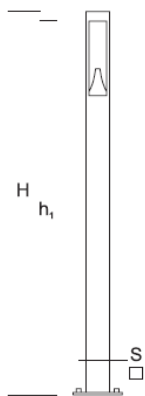

Garden Lamp BOKARD O D 2,5

OPTICS

„S”

DETAILED DESCRIPTION

INDEX	NAZWA NAME	WYMIARY / DIMENSIONS (cm)		OPRAWA / FIXTURE			FUNDAMENT FOUNDATION
		H/h ₁	w/S	W	lm	lm / W	
172-0001-000003	BOKARD O D LO 2,5	250/225	-/12x12	18,5	2100	115	FBK-50/14,5

Data for: Ra > 80, 4000K, 700mA. Source of light and integrated control gear, replacement only by the manufacturer's service.

PRODUCT DESCRIPTION

A modern LED lantern whose column is made of a square aluminum profile with wooden elements attached to the ground. The upper part creates an optical chamber with an original reflector. Diffuser made of PC or PMMA (transparent).

HEIGHT: 2,5 m

TECHNICAL SPECIFICATIONS

Voltage	230 V
Source power / fixture	Recommended: Integrated 18,5 W/2100 lm
Lifetime	70.000 h LB 80/20
Optics	S
Ambient temperature	-30 ÷ +45
Light color	4000 3000 *
Ingress Protection	IP65
Protection class	I II *
CE	Yes