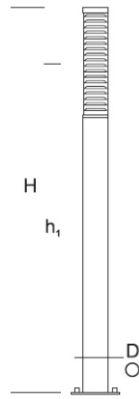

## Garden Lamp BOLARD R D 1,2

### DETAILED DESCRIPTION

INDEX	NAZWA NAME	WYMIARY / DIMENSIONS (cm)		OPRAWA / FIXTURE			FUNDAMENT FOUNDATION
		H/h <sub>1</sub>	D	W	lm	lm / W	
172-0001-000012	BOLARD R D LO 1,2	120/110	-/13	8	880	110	FBK-60/12,5

### PRODUCT DESCRIPTION

A modern, simple form of the fixture made of an aluminum body with wooden elements mounted to the ground. The upper part is an optical chamber with a LED source. Diffuser made of transparent PMMA. Applied rasters eliminate glare and provide proper light distribution. Designed for: illumination of public spaces, parks, etc.

HEIGHT: 1,2 m