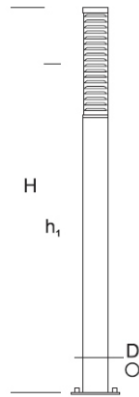

Garden Lamp BOLARD R D 2,5

OPTICS

„S”

DETAILED DESCRIPTION

INDEX	NAZWA NAME	WYMIARY / DIMENSIONS (cm)		OPRAWA / FIXTURE			FUNDAMENT FOUNDATION
		H/h ₁ /h ₂	D	W	lm	lm / W	
172-0001-000013	BOLARD R LO 2,5	250/225	-/13	30	3600	120	FBK-60/12,5

Data for: Ra > 80, 4000K, 700mA. Source of light and integrated control gear, replacement only by the manufacturer's service.

PRODUCT DESCRIPTION

A modern, simple form of the fixture made of an aluminum body with wooden elements mounted to the ground. The upper part is an optical chamber with a LED source. Diffuser made of transparent PMMA. Applied rasters eliminate glare and provide proper light distribution. Designed for: illumination of public spaces, parks, etc.

HEIGHT: 2,5 m

TECHNICAL SPECIFICATIONS

Voltage	230 V
Source power / fixture	Recommended: Integrated 30 W/3600 lm
Lifetime	70.000 h LB 80/20
Optics	S
Ambient temperature	-30 ÷ +45
Light color	4000 3000 *
Ingress Protection	IP65
Protection class	I II *
CE	Yes

* choice

MECHANICAL DATA

Foundation	FBK-60/12,5														
Column/body material	Aluminium/wood														
Lampshade	PMMA														
Metal color	<table border="0"> <tr><td></td><td>White 9003</td></tr> <tr><td></td><td>Grey 7043</td></tr> <tr><td></td><td>Graphite 7016</td></tr> <tr><td></td><td>Black 9005</td></tr> <tr><td>RAL*</td><td></td></tr> <tr><td></td><td>Light wood</td></tr> <tr><td></td><td>Dark wood</td></tr> </table>		White 9003		Grey 7043		Graphite 7016		Black 9005	RAL*			Light wood		Dark wood
	White 9003														
	Grey 7043														
	Graphite 7016														
	Black 9005														
RAL*															
	Light wood														
	Dark wood														
Wood color	Light wood Dark wood														