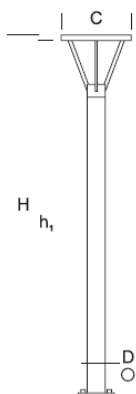

## Garden Lamp BRETANIA D 1,2

### DETAILED DESCRIPTION

| INDEX           | NAZWA NAME        | WYMIARY / DIMENSIONS (cm) |       | OPRAWA / FIXTURE |      |        | FUNDAMENT FOUNDATION |
|-----------------|-------------------|---------------------------|-------|------------------|------|--------|----------------------|
|                 |                   | H/h <sub>1</sub>          | D/C   | W                | lm   | lm / W |                      |
| 172-0001-000008 | BRETANIA D LO 1,2 | 120/115                   | 10/25 | 8                | 1000 | 124    | FBO-50/9             |

### PRODUCT DESCRIPTION

A versatile lantern form made of an aluminium cylindrical column with wooden elements, on which an inverted cone-shaped luminaire is placed. The LED light source is fixed in the upper part of the lantern (tightly).