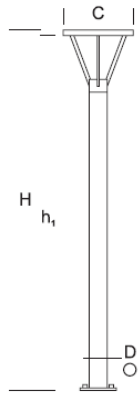

Garden Lamp BRETANIA D 2,5

OPTICS

„S”

DETAILED DESCRIPTION

INDEX	NAZWA NAME	WYMIARY / DIMENSIONS (cm)		OPRAWA / FIXTURE			FUNDAMENT FOUNDATION
		H/h ₁	D/C	W	lm	lm / W	
172-0001-000010	BRETANIA D LO 2,5	249/244	10/35	18,5	2300	124	FBK-60/12,5

Data for: Ra > 80, 4000K, 700mA. Source of light and integrated control gear, replacement only by the manufacturer's service.

PRODUCT DESCRIPTION

A versatile lantern form made of an aluminium cylindrical column with wooden elements, on which an inverted cone-shaped luminaire is placed. The LED light source is fixed in the upper part of the lantern (tightly).

HEIGHT: 2,5 m

TECHNICAL SPECIFICATIONS

Voltage	230 V
Source power / fixture	Recommended: Integrated 18,5 W/2300 lm
Lifetime	70.000 h LB 80/20
Optics	S
Ambient temperature	-30 ÷ +45
Light color	4000 3000 *
Ingress Protection	IP65
Protection class	I II *
CE	Yes

* choice

MECHANICAL DATA

Foundation	FBO-60/12,5
Column/body material	Aluminium/wood
Lampshade	-
Metal color	<div style="display: flex; align-items: center;"> <div style="width: 30px; height: 15px; background-color: #f0f0f0; margin-right: 5px;"></div> White 9003 <div style="width: 30px; height: 15px; background-color: #808080; margin-right: 5px; margin-top: 5px;"></div> Grey 7043 <div style="width: 30px; height: 15px; background-color: #404040; margin-right: 5px; margin-top: 5px;"></div> Graphite 7016 <div style="width: 30px; height: 15px; background-color: #202020; margin-right: 5px; margin-top: 5px;"></div> Black 9005 <div style="border: 1px solid black; padding: 2px; margin-right: 5px; margin-top: 5px;">RAL*</div> <div style="width: 30px; height: 15px; background-color: #d2b48c; margin-right: 5px; margin-top: 5px;"></div> Light wood <div style="width: 30px; height: 15px; background-color: #8b4513; margin-right: 5px; margin-top: 5px;"></div> Dark wood </div>
Wood color	Light wood Dark wood