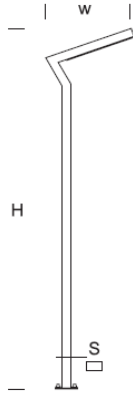

Garden Lamp ELEW D 2,5

OPTICS

„AS”

DETAILED DESCRIPTION

INDEX	NAZWA NAME	WYMIARY / DIMENSIONS (cm)		OPRAWA / FIXTURE			FUNDAMENT FOUNDATION
		H/h ₁ /h ₂	w/S	W	lm	lm / W	
172-0001-000019	ELEW D LO 2,5	249/244/-	60/10x5	20	1800	90	FBK-50/16

Data for: Ra > 80, 4000K, 700mA. Source of light and integrated control gear, replacement only by the manufacturer's service.

PRODUCT DESCRIPTION

A modern lantern made of rectangular aluminum profiles with wooden elements. Built into the boom is a rectangular SMD LED panel with asymmetrical characteristics as a light source. PMMA diffuser resistant to UV rays. Possibility to mount a 230 V IP 54 outlet.

HEIGHT: 2,5 m

TECHNICAL SPECIFICATIONS

Voltage	230 V
Source power / fixture	Recommended: Integrated 20 W/1800 lm
Lifetime	70.000 h LB 80/20
Optics	AS
Ambient temperature	-30 ÷ +45
Light color	4000 3000 *
Ingress Protection	IP65
Protection class	I II *
CE	Yes

* choice

MECHANICAL DATA

Foundation	FBK-50/16														
Column/body material	Aluminium/wood														
Lampshade	PMMA														
Metal color	<table border="0"> <tr><td></td><td>White 9003</td></tr> <tr><td></td><td>Grey 7043</td></tr> <tr><td></td><td>Graphite 7016</td></tr> <tr><td></td><td>Black 9005</td></tr> <tr><td>RAL*</td><td></td></tr> <tr><td></td><td>Light wood</td></tr> <tr><td></td><td>Dark wood</td></tr> </table>		White 9003		Grey 7043		Graphite 7016		Black 9005	RAL*			Light wood		Dark wood
	White 9003														
	Grey 7043														
	Graphite 7016														
	Black 9005														
RAL*															
	Light wood														
	Dark wood														
Wood color	Light wood Dark wood														