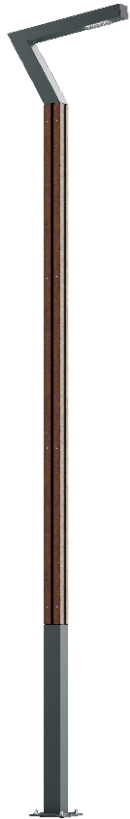

## Park Lantern ELEW S D 5/1

### OPTICS

„S”

„AS”

„ASW”

„ASP”

### DETAILED DESCRIPTION

INDEX	NAZWA NAME	WYMIARY / DIMENSIONS (cm)		OPRAWA / FIXTURE			FUNDAMENT FOUNDATION
		H/h <sub>1</sub> /h <sub>2</sub>	w/S	W	lm	lm / W	
190-1111-510052	ELEW S D LP 5/1	500/490	80/10x10	30	3500	117	FBK-90/18

### PRODUCT DESCRIPTION

Modern lantern made of rectangular aluminum profiles. A unique form provides a distinctive architectural element. Version „D” - column enclosed with noble wood strips, impregnated and coloured in the selected colour. LED modules with excellent parameters mounted in arm booms. Possibility to choose modules with different optics provides to receive intended effects. Designed for: illumination of roundabouts, pedestrian crossing, wide streets, public areas.