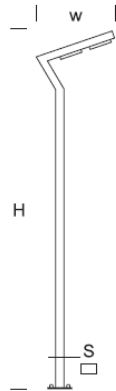

## Park Lantern ELEW S D 5/1

### DETAILED DESCRIPTION

INDEX	NAZWA NAME	WYMIARY / DIMENSIONS (cm)		OPRAWA / FIXTURE			FUNDAMENT FOUNDATION
		H/h <sub>1</sub> /h <sub>2</sub>	w/S	W	lm	lm / W	
190-1111-510052	ELEW S D LP 5/1	500/490	80/10x10	30	3500	117	FBK-90/18

### PRODUCT DESCRIPTION

Modern lantern made of rectangular aluminum profiles. A unique form provides a distinctive architectural element. Version „D” - column enclosed with noble wood strips, impregnated and coloured in the selected colour. LED modules with excellent parameters mounted in arm booms. Possibility to choose modules with different optics provides to receive intended effects. Designed for: illumination of roundabouts, pedestrian crossing, wide streets, public areas.

### MECHANICAL DATA

Foundation	FBK-90/18
Column/body material	Aluminium/wood
Lampshade	PMMA
Metal color	<div style="display: flex; align-items: center;"> <div style="width: 30px; height: 15px; background-color: #f0f0f0; margin-right: 5px;"></div> White 9003  <div style="width: 30px; height: 15px; background-color: #808080; margin-right: 5px; margin-top: 5px;"></div> Grey 7043  <div style="width: 30px; height: 15px; background-color: #404040; margin-right: 5px; margin-top: 5px;"></div> Graphite 7016  <div style="width: 30px; height: 15px; background-color: #202020; margin-right: 5px; margin-top: 5px;"></div> Black 9005  <div style="border: 1px solid black; padding: 2px; margin-right: 5px; margin-top: 5px;"><b>RAL *</b></div>  <div style="width: 30px; height: 15px; background-image: linear-gradient(to right, #f0e68c, #f5deb3); margin-right: 5px; margin-top: 5px;"></div> Light wood  <div style="width: 30px; height: 15px; background-image: linear-gradient(to right, #8b4513, #a0522d); margin-right: 5px; margin-top: 5px;"></div> Dark wood         </div>
Wood color	Light wood Dark wood