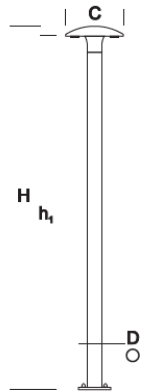

## Garden Lamp KANIA D 1,2

### DETAILED DESCRIPTION

INDEX	NAZWA NAME	WYMIARY / DIMENSIONS (cm)		OPRAWA / FIXTURE			FUNDAMENT FOUNDATION
		H/h <sub>1</sub>	C/D	W	lm	lm / W	
172-0001-000009	KANIA D LO 1,2	120/115	28/10	6,5	600	93	FBK-50/9

### PRODUCT DESCRIPTION

The modern, universal form of the lantern consists of an aluminium cylindrical column with wooden elements, on which luminaire is placed on it.

HEIGHT: 1,2 m